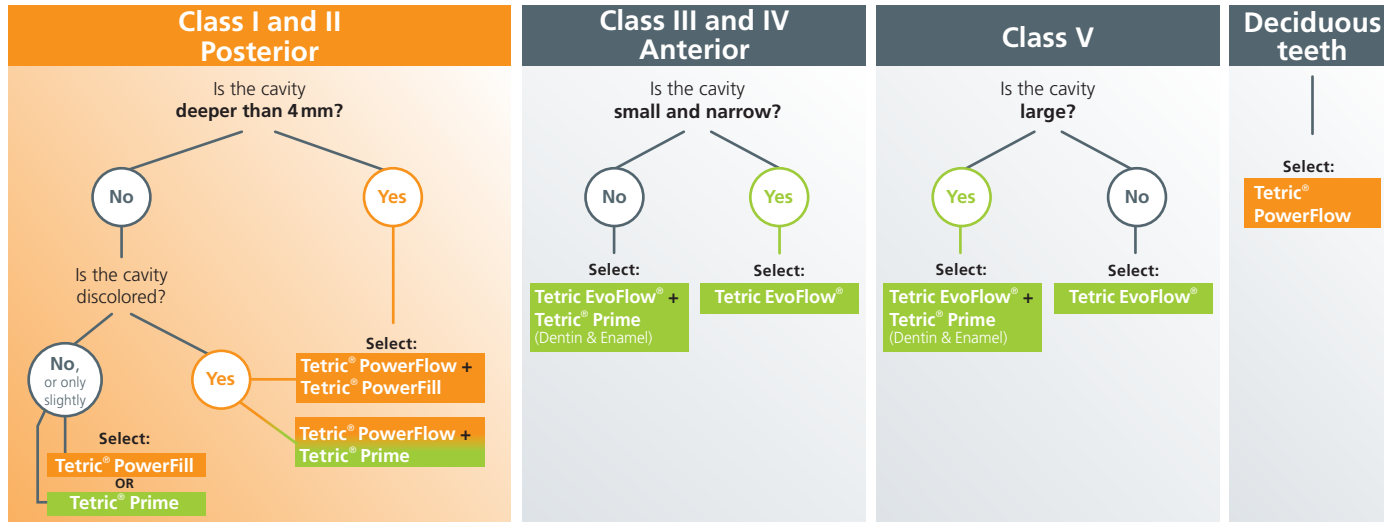

Tetric®

The solution
for all cavities

Tetric®

The solution for all cavities

Which kind of cavity are you restoring?

3s PowerCure™

Tetric® Prime

Safety notes:

When used to restore deciduous teeth, Tetric® PowerFill and Tetric® PowerFlow must be light-cured with a light intensity of $\leq 2,000$ mW/cm². Please observe the notes on light-curing stated in the instructions for use.